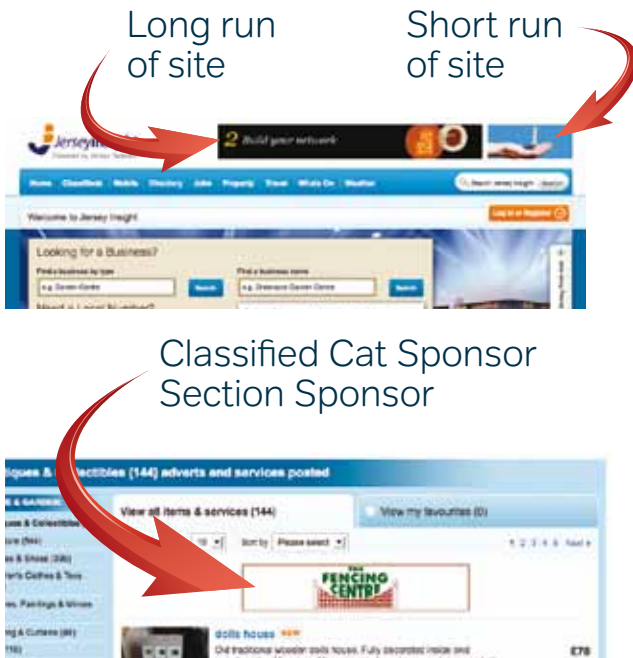

130mm deep x 188mm wide

Quarter Page

62mm deep x 188mm wide

Sixth Page

Portrait or Landscape

Twelfth Page

62mm deep x 60mm wide

Banner

20mm deep x 188mm wide

Jersey Insight is a popular community website that has on average over 5.2 million page views and 80,000 unique visitors per month.

Jersey Insight	Size (H) x (W) Pixels	Per Month	6 Months (For the price of 5 Months)	12 Months (For the price of 10 Months)
Long Banner (Run of site)	60 x 468	£300	£1,500	£3,000
Short Banner (Run of site)	60 x 150	£150	£750	£1,500
Skyscraper (Run of site)	600 x 120	£350	£1,750	£3,500
Sponsorship Banner (Maximum of 3 customers per section on a rotating basis) Jobs/Mobile/Travel/Home & Garden/Property/Vehicles/Travel & Holidays/Sports & Leisure/Computers/Electrical/General Wanted/Lost & Found/Music & Video	60 x 295	£200	£1,000	£2,000
Recruitment - Bulk upload all jobs		£200		
Vehicle - Bulk upload all cars		£200		
Property - Bulk upload all properties		£200		